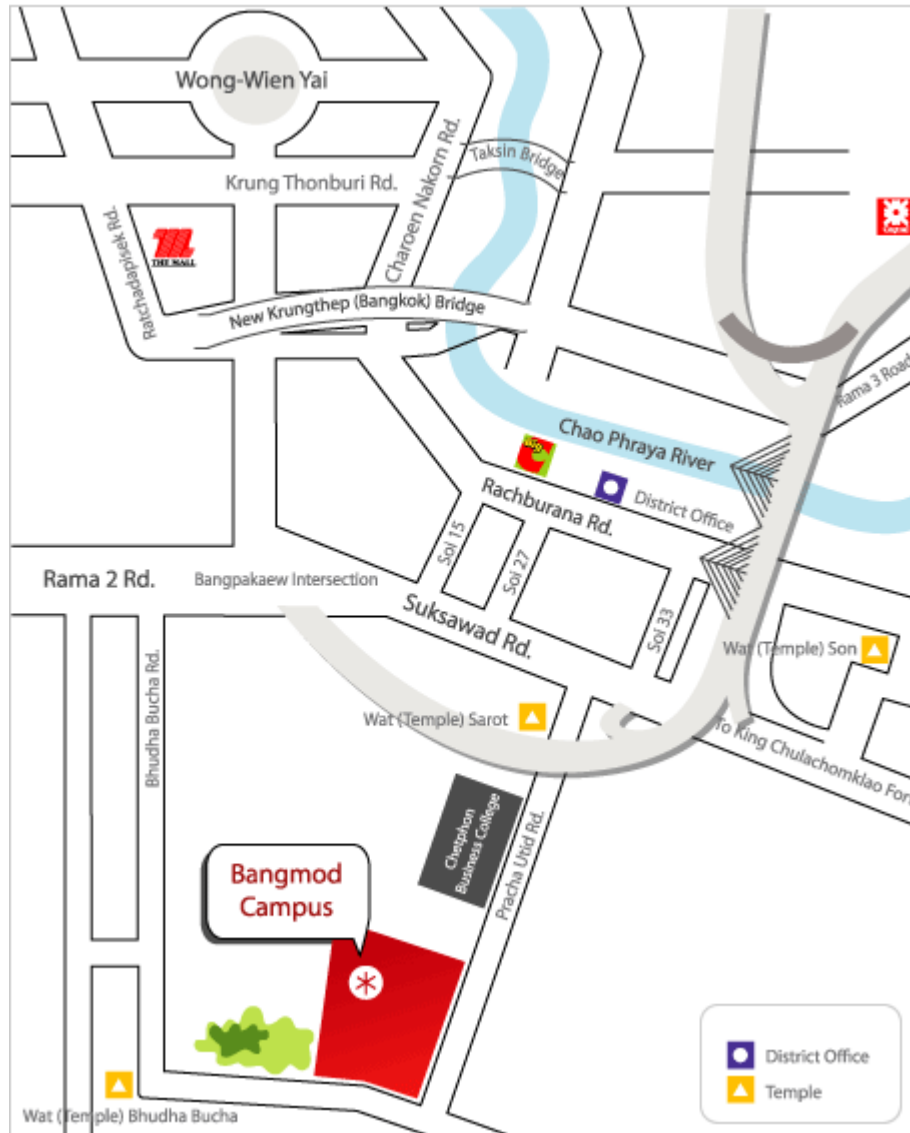

## Map of the Joint Graduate School of Energy and Environment (JGSEE)

King Mongkut's University of Technology Thonburi (KMUTT) – Main (Bangmod) Campus

Please print this direction guide in Thai language and show it to the taxi drivers.